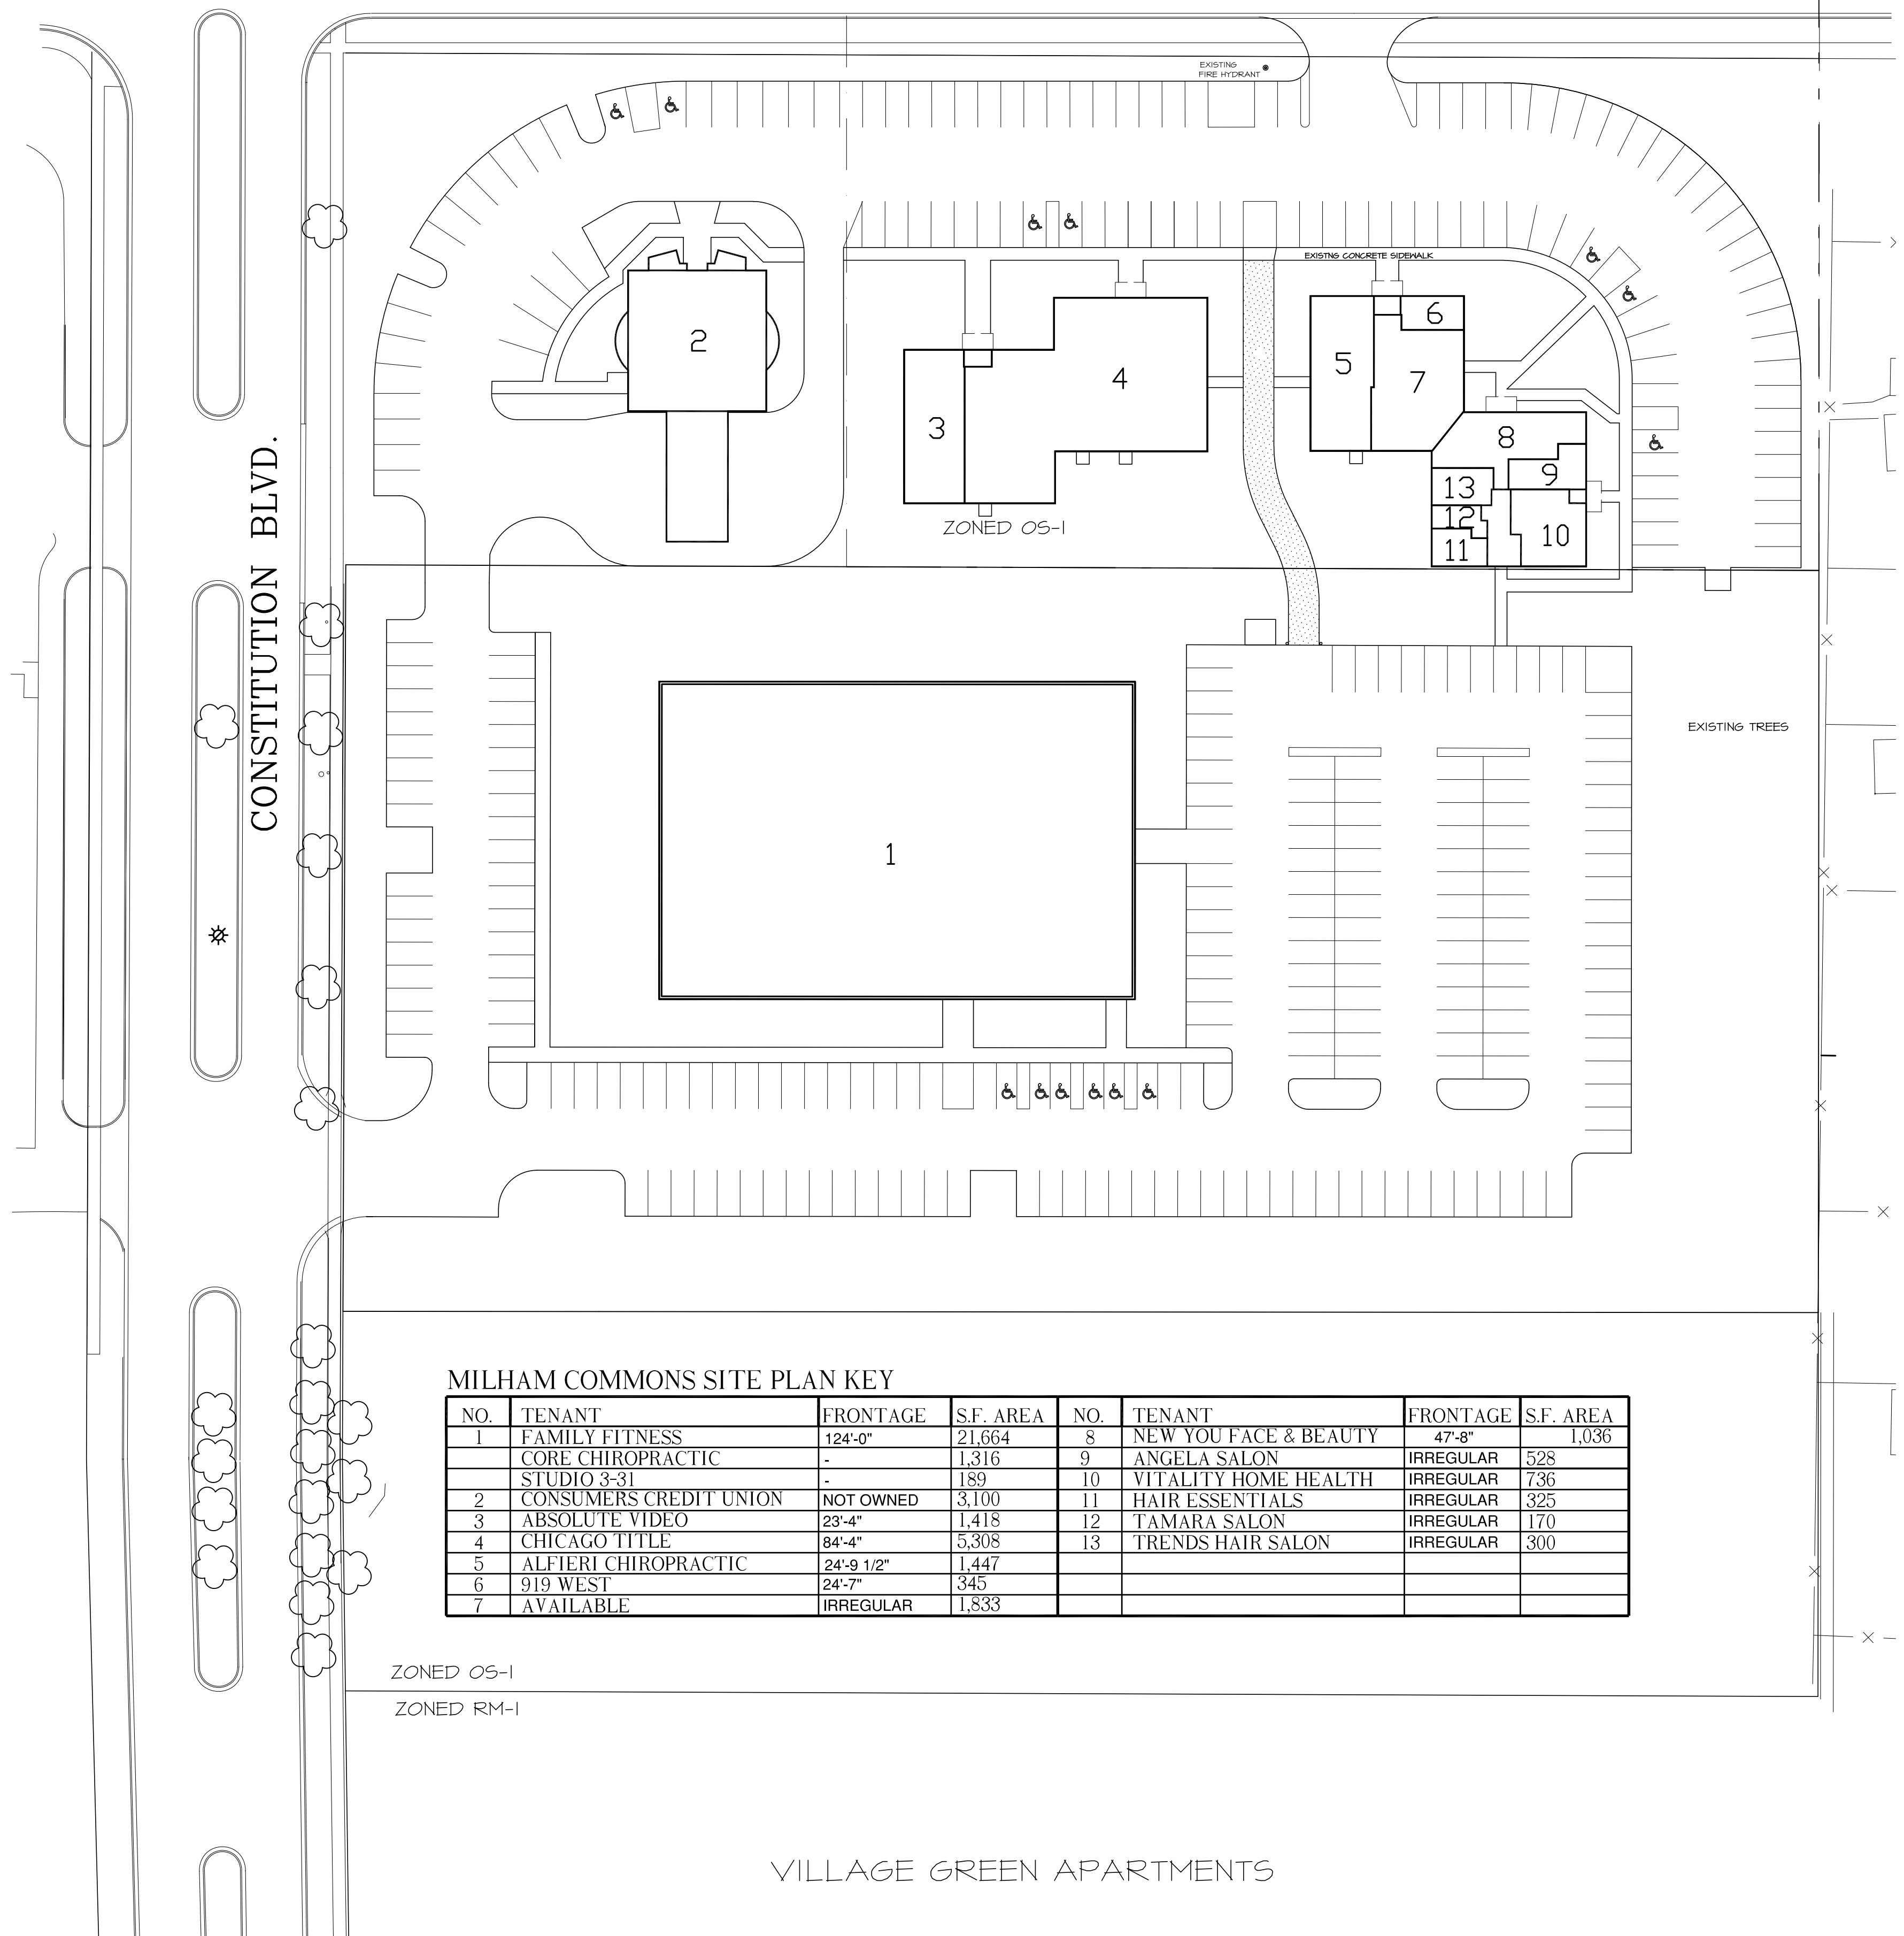

WEST MILHAM (5 LANES)

CONSTITUTION BLVD.

MILHAM COMMONS SITE PLAN KEY

NO.	TENANT	FRONTAGE	S.F. AREA	NO.	TENANT	FRONTAGE	S.F. AREA
1	FAMILY FITNESS	124'-0"	21,664	8	NEW YOU FACE & BEAUTY	47'-8"	1,036
	CORE CHIROPRACTIC	-	1,316	9	ANGELA SALON	IRREGULAR	528
2	CONSUMERS CREDIT UNION	NOT OWNED	3,100	10	VITALITY HOME HEALTH	IRREGULAR	736
3	ABSOLUTE VIDEO	23'-4"	1,418	11	HAIR ESSENTIALS	IRREGULAR	325
4	CHICAGO TITLE	84'-4"	5,308	12	TAMARA SALON	IRREGULAR	170
5	ALFIERI CHIROPRACTIC	24'-9 1/2"	1,447	13	TRENDS HAIR SALON	IRREGULAR	300
6	919 WEST	24'-7"	345				
7	AVAILABLE	IRREGULAR	1,833				