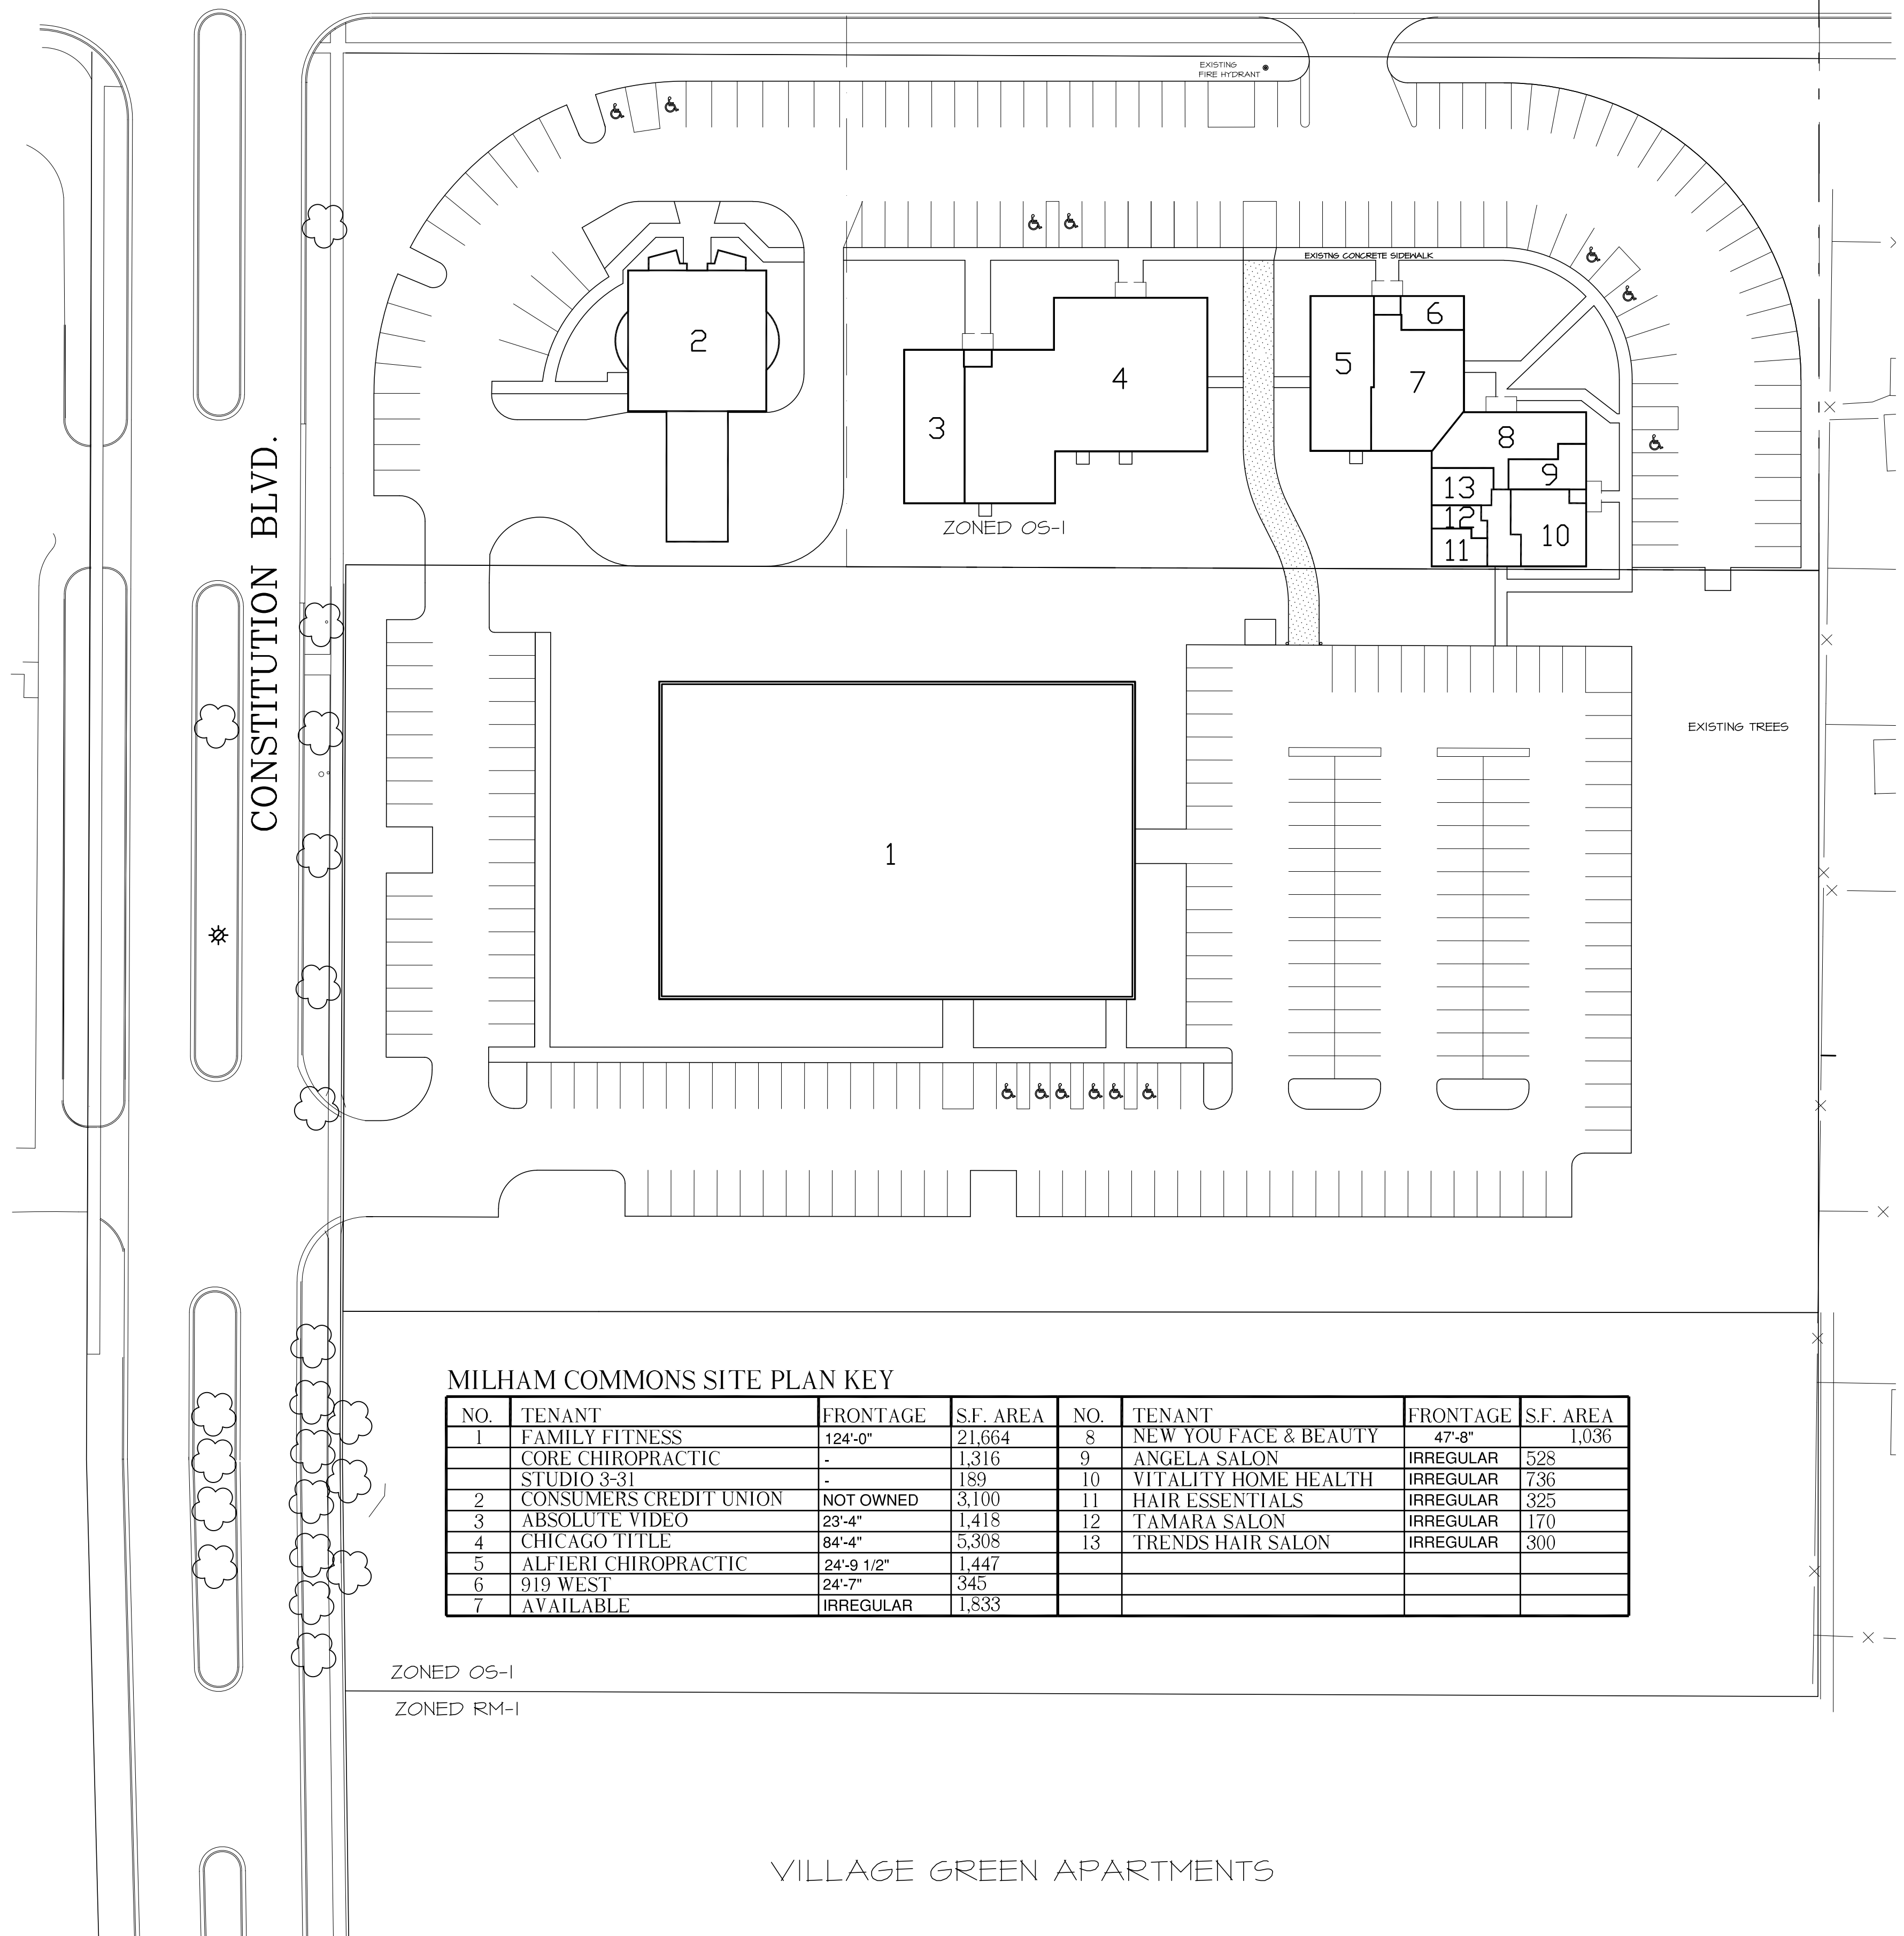

CL WEST MILHAM (5 LANES)

CONSTITUTION BLVD.

MILHAM COMMONS SITE PLAN KEY

| NO. | TENANT | FRONTAGE | S.F. AREA | NO. | TENANT | FRONTAGE | S.F. AREA |
|-----|------------------------|------------|-----------|-----|-----------------------|-----------|-----------|
| 1 | FAMILY FITNESS | 124'-0" | 21,664 | 8 | NEW YOU FACE & BEAUTY | 47'-8" | 1,036 |
| | CORE CHIROPRACTIC | - | 1,316 | 9 | ANGELA SALON | IRREGULAR | 528 |
| 2 | CONSUMERS CREDIT UNION | NOT OWNED | 3,100 | 10 | VITALITY HOME HEALTH | IRREGULAR | 736 |
| 3 | ABSOLUTE VIDEO | 23'-4" | 1,418 | 11 | HAIR ESSENTIALS | IRREGULAR | 325 |
| 4 | CHICAGO TITLE | 84'-4" | 5,308 | 12 | TAMARA SALON | IRREGULAR | 170 |
| 5 | ALFIERI CHIROPRACTIC | 24'-9 1/2" | 1,447 | 13 | TRENDS HAIR SALON | IRREGULAR | 300 |
| 6 | 919 WEST | 24'-7" | 345 | | | | |
| 7 | AVAILABLE | IRREGULAR | 1,833 | | | | |