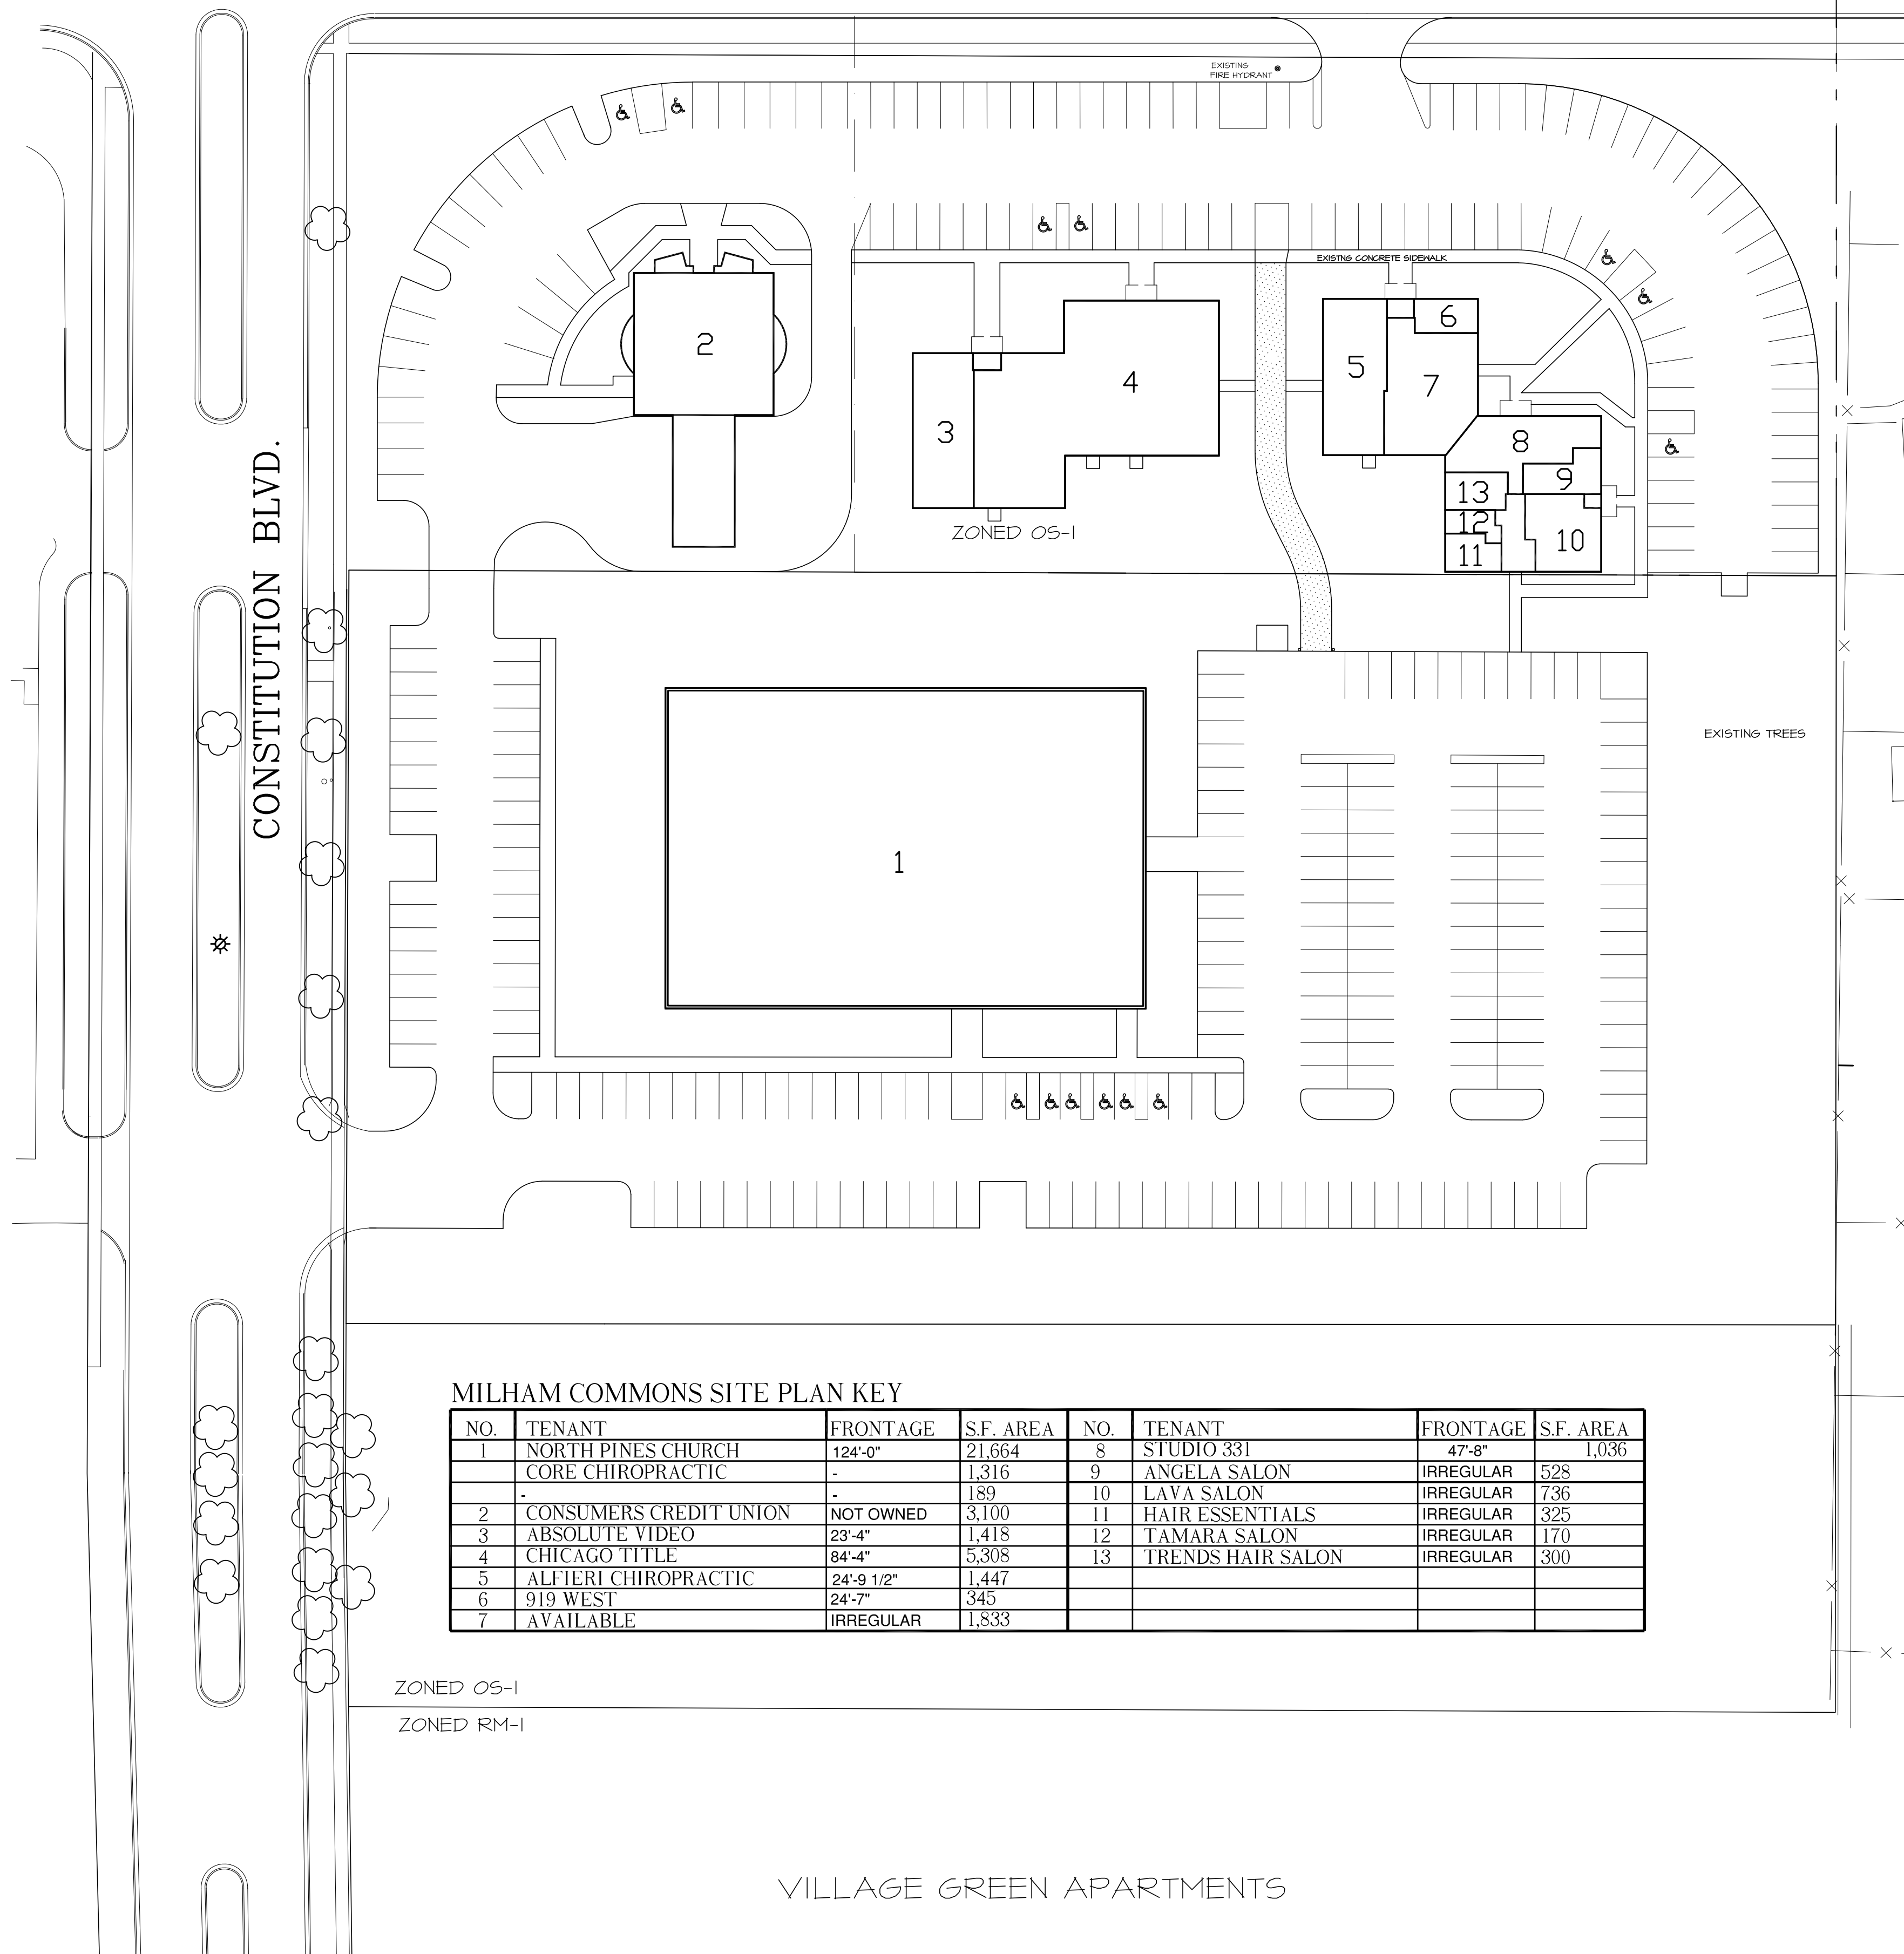

WEST MILHAM (5 LANES)

CONSTITUTION BLVD.

MILHAM COMMONS SITE PLAN KEY

NO.	TENANT	FRONTAGE	S.F. AREA	NO.	TENANT	FRONTAGE	S.F. AREA
1	NORTH PINES CHURCH	124'-0"	21,664	8	STUDIO 331	47'-8"	1,036
	CORE CHIROPRACTIC	-	1,316	9	ANGELA SALON	IRREGULAR	528
			189	10	LAVA SALON	IRREGULAR	736
2	CONSUMERS CREDIT UNION	NOT OWNED	3,100	11	HAIR ESSENTIALS	IRREGULAR	325
3	ABSOLUTE VIDEO	23'-4"	1,418	12	TAMARA SALON	IRREGULAR	170
4	CHICAGO TITLE	84'-4"	5,308	13	TRENDS HAIR SALON	IRREGULAR	300
5	ALFIERI CHIROPRACTIC	24'-9 1/2"	1,447				
6	919 WEST	24'-7"	345				
7	AVAILABLE	IRREGULAR	1,833				