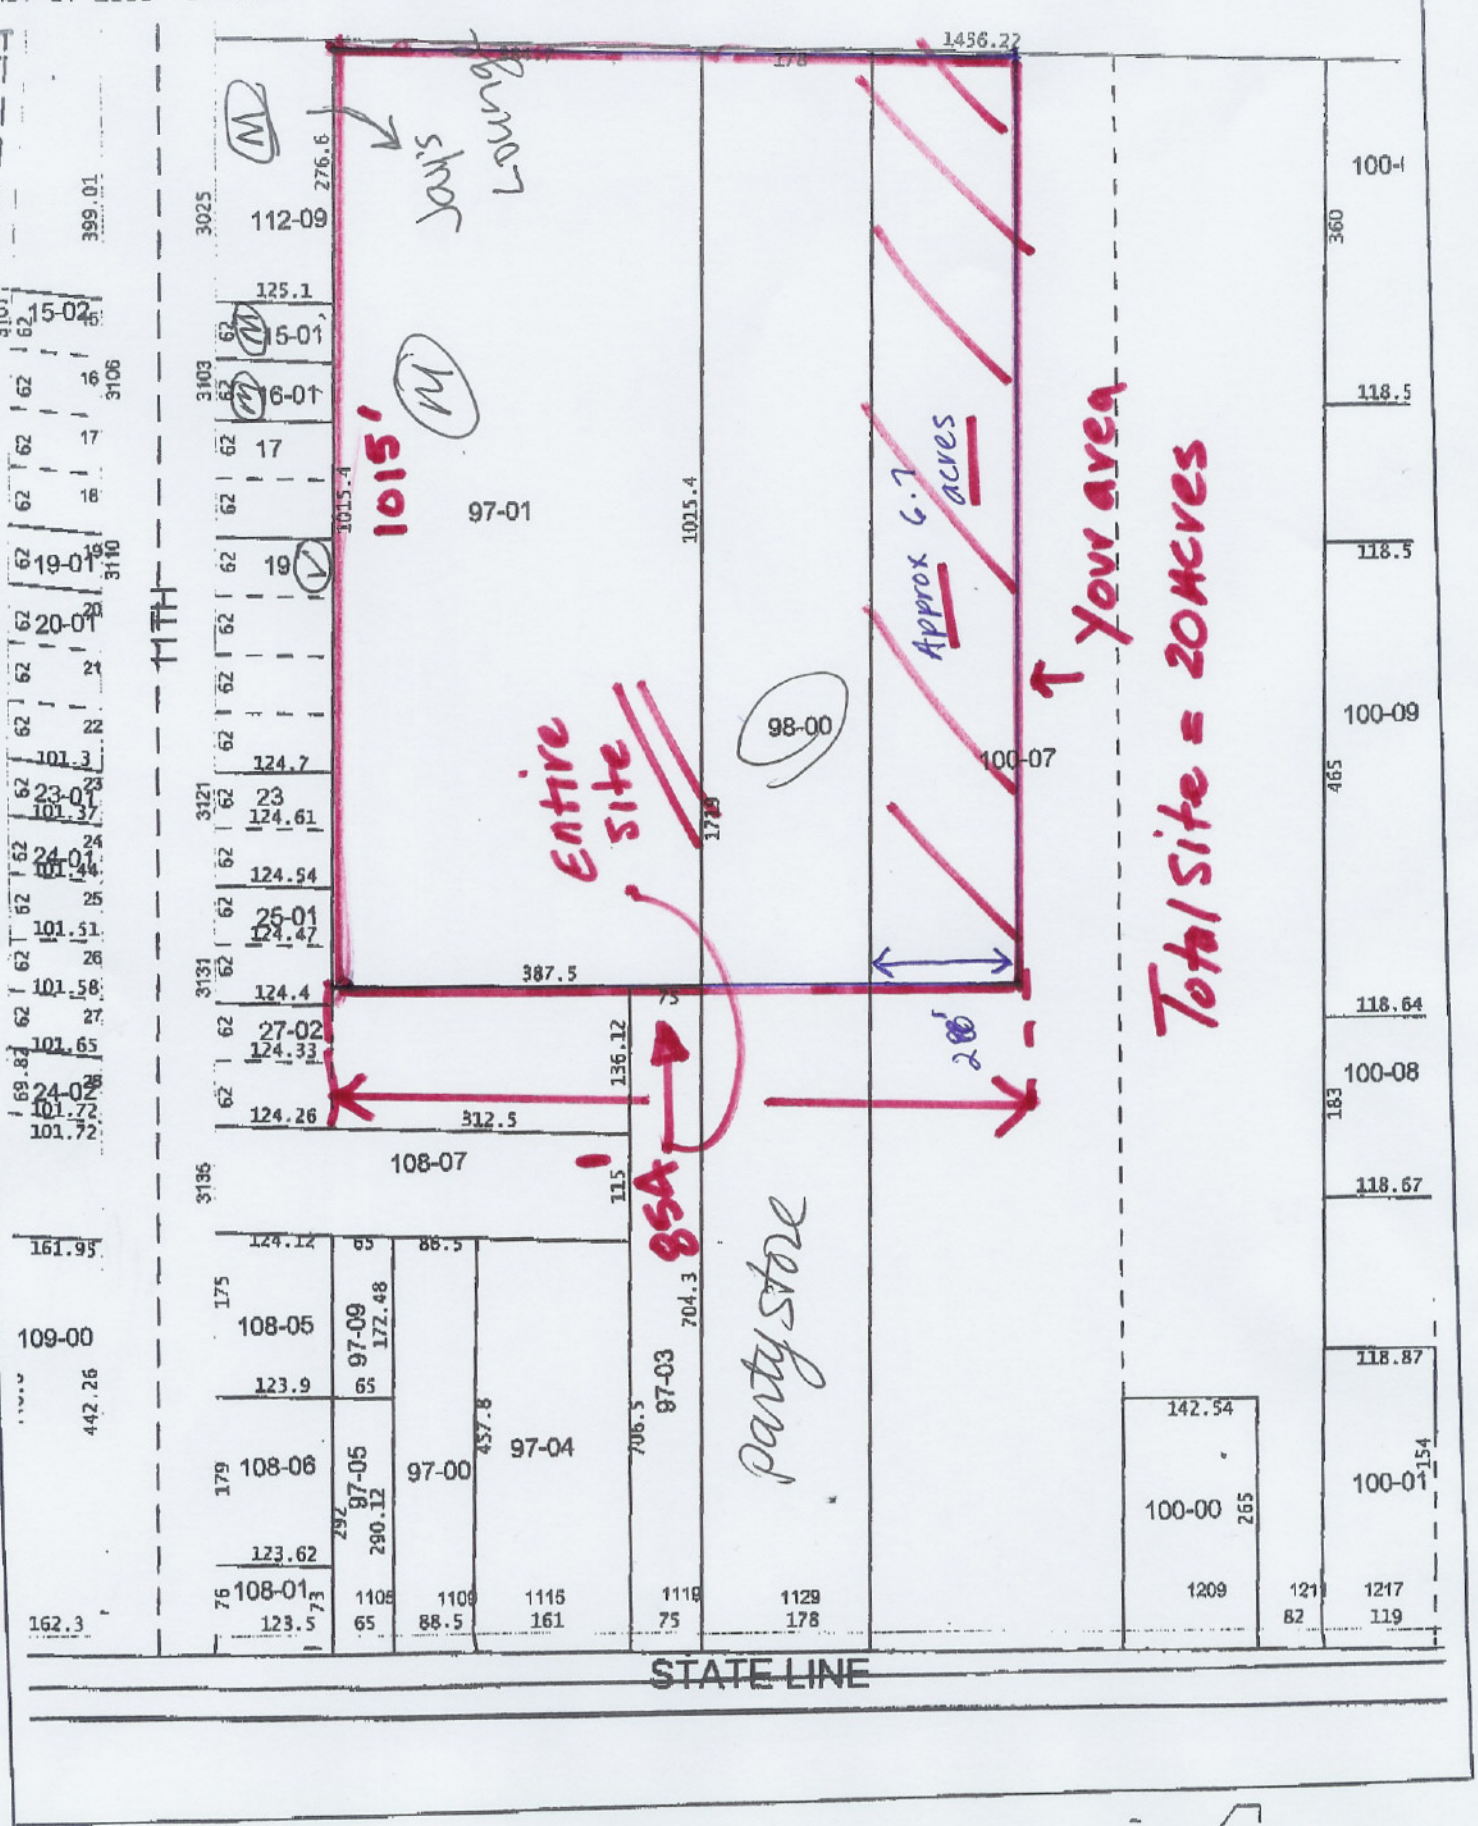

Copp Rd

S 3rd St

S 11th St

Ironwood Dr

Michigan
Indiana

State Line Rd

State Line Rd

SCALE: 1" = 200'
 DATE OF PHOTOGRAPHY: APRIL, 2005

Note: Parcel line locations are generalized.
 TOTAL P. 11